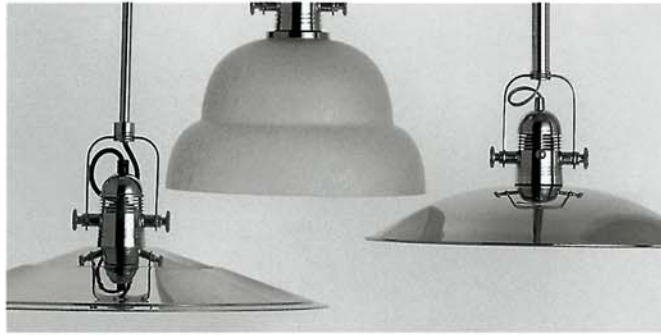

Nessen.

NAH0041 Solid brass, height adjustable pendant
(shown with **NAR94** shade)

SHADE OPTIONS
(left to right)

NAR93 Solid brass. 150W max.
19 1/4" diam, 2 3/4" high

NAR89 White glass. 150W max.
12 3/8" diam, 7" deep

NAR86 Solid brass. 150W max.
15 3/4" diam, 3" deep

NAR90 Solid brass. 75W max.
5 3/4" long, 5 3/4" wide, 2 3/4" deep

NAR94 White frosted glass. 75W max.
6 1/2" diam, 4" deep

NAR95 Solid brass. 60W minican max.
5" long, 3 3/4" wide, 1 3/4" deep

NAH0041 Height adjustable pendant
Cristian Diez design

Solid brass. 4 3/4" x 4" x 3/4" deep canopy.
Socket housing rotates 180°.
Height adjusts by means of set screw on tube.
Socket housing rotates 180°.
Wattage particular to shade chosen.
UL listed, CSA approved.