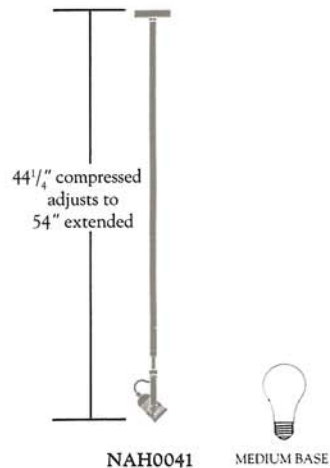

For modifications and special contract orders,
see price list or contact your Nessen representative.

Nessen

420 Railroad Way, P.O. Box 187, Mamaroneck, NY 10543 Tel. 914 698 7799 Fax 914 698 5577 www.nessenlighting.com
A Subsidiary of JJI Lighting Group, Inc.