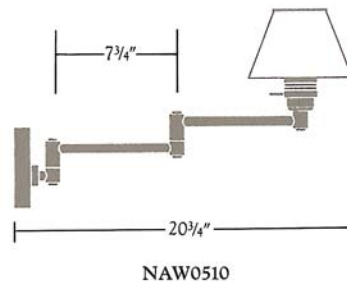

Nessen.

NAW0510 Solid brass, 20³/₄" swing-arm halogen wall lamp

NAW0510-0B Swing-arm wall lamp

Solid brass. Outlet box mounting.
4⁷/₈" x 3⁷/₈" x 3¹/₄" canopy.
Built-in protective glass.
Arm swings 340° at elbow.
Arm swivels at canopy.
Brass dimmer on socket housing controls
a bayonet base halogen bulb (included).
50W max. UL pending.

NAW0510-CP

Same as above except with cord and plug.
Furnished with round 36" cord cover in same finish as lamp.

Standard Finishes: Polished Brass, Polished Chrome
Glass Shade: White Frosted
Glass Dimensions: B 6¹/₂", T 3¹/₈", H 4"
Related Items: floor - NAF2511, table - NAT1010