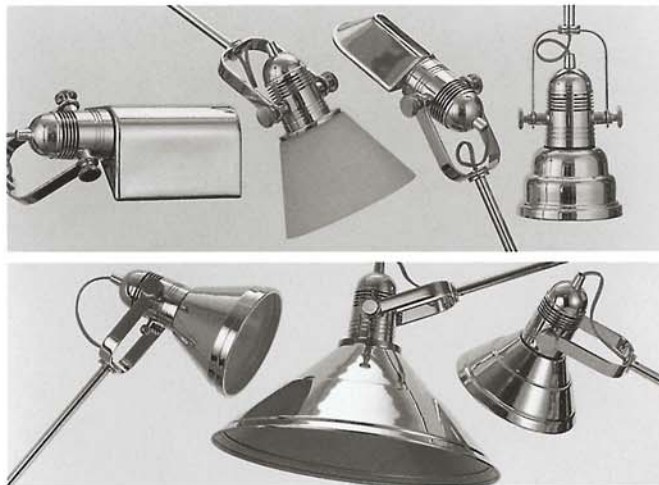

Nessen.

NAW0580 Solid brass, 5" sconce
(shown with **NAR94** shade)

SHADE OPTIONS

(left to right)

NAR90 Solid brass. 75W max.
5 3/4" long, 5 3/4" wide, 2 3/4" deep

NAR94 White frosted glass. 75W max.
6 1/2" diam, 4" deep

NAR95 Solid brass. 60W minican max.
5" long, 3 3/4" wide, 1 3/4" deep

NAR83 Solid brass. 75W max.
4 1/2" diam, 2 3/4" deep

NAR84 Solid brass. 75W max.
5 1/4" diam, 3 1/2" deep

NAR92 Solid brass. 150W max.
13 1/2" diam, 5 1/2" high

NAR91 Solid brass. 75W max.
6" diam, 3" high

NAW0580-0B Wall lamp

Solid brass for outlet box mounting.
4 5/8" x 3 7/8" x 3/4" deep canopy.
Socket housing rotates 180°. Yoke swivels 340°.
Can be used as either uplight or downlight.
One socket controlled by separate wall switch.
Wattage particular to shade chosen.
UL listed, CSA approved.

NAW0580-CP

Same as above except with cord and plug.
Furnished with round 36" cord cover in same finish as lamp.
UL listed, CSA approved.

Standard Finishes: Polished Brass, Polished Chrome, Satin Chrome,
Brushed Brass, Polished Nickel, Satin Nickel