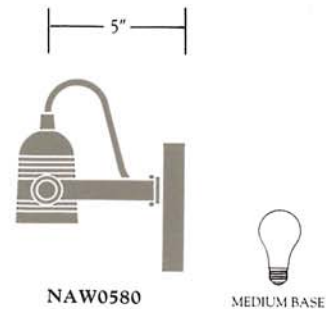

Nessen.

NAW0580 Solid brass, 5" sconce
(shown with **NAR94** shade)

SHADE OPTIONS

(left to right)

NAR90 Solid brass. 75W max.
5 3/4" long, 5 3/4" wide, 2 3/4" deep

NAR94 White frosted glass. 75W max.
6 1/2" diam, 4" deep

NAR95 Solid brass. 60W minican max.
5" long, 3 3/4" wide, 1 3/4" deep

NAR83 Solid brass. 75W max.
4 1/2" diam, 2 3/4" deep

NAR84 Solid brass. 75W max.
5 1/4" diam, 3 1/2" deep

NAR92 Solid brass. 150W max.
13 1/2" diam, 5 1/2" high

NAR91 Solid brass. 75W max.
6" diam, 3" high

NAW0580-0B Wall lamp

Solid brass for outlet box mounting.
4 5/8" x 3 7/8" x 3/4" deep canopy.
Socket housing rotates 180°. Yoke swivels 340°.
Can be used as either uplight or downlight.
One socket controlled by separate wall switch.
Wattage particular to shade chosen.
UL listed, CSA approved.

NAW0580-CP

Same as above except with cord and plug.
Furnished with round 36" cord cover in same finish as lamp.
UL listed, CSA approved.

Standard Finishes: Polished Brass, Polished Chrome, Satin Chrome,
Brushed Brass, Polished Nickel, Satin Nickel