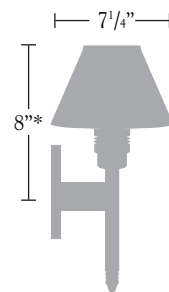

*Nessen*

NAW565 Solid brass, 7 1/4" "Double Antorcha" fixed arm wall sconce

**NAW565-OB** "Double Antorcha" fixed arm wall sconce  
Benjamin Noriega-Ortiz design

Solid brass, for outlet box mounting.  
3 1/4" wide x 4 3/4" tall x 7/8" deep canopy.  
Built-in protective glass.  
Two sockets controlled by separate wall switch.  
Two 60W max. minican incandescent (included). UL/CUL listed.

**NAW565-CP**

Same as above except with cord and plug.  
Furnished with round 3/6" cord cover in same finish as lamp.

**Standard Metal Finishes:** Polished Brass, Brushed Brass,  
Polished Chrome, Satin Chrome,  
Polished Nickel (shown), Satin Nickel,  
Antique Brass

**Optional Finish:** Baked Enamel Paint

**Glass Shades:** White Frosted

**Shade Dimensions:** B 6 1/2", T 3 1/8", H 4"

**Related Items:** table - NAT1010, NAT1016  
wall - NAW510, NAW515, NAW525

For modifications and special contract orders,  
see price list or contact your Nessen representative.

**NAW565**  
Profile

\*Distance to center of outlet box