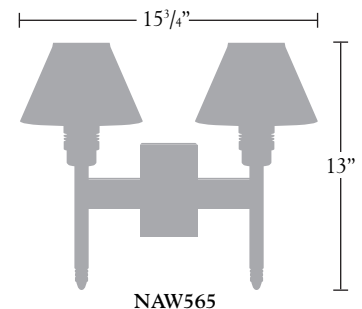

*Nessen*

NAW565 Solid brass, 7 1/4" "Double Antorcha" fixed arm wall sconce

**NAW565-OB** "Double Antorcha" fixed arm wall sconce  
Benjamin Noriega-Ortiz design

Solid brass, for outlet box mounting.  
3 1/4" wide x 4 3/4" tall x 7/8" deep canopy.  
Built-in protective glass.  
Two sockets controlled by separate wall switch.  
Two 60W max. minican incandescent (included). UL/CUL listed.

**NAW565-CP**

Same as above except with cord and plug.  
Furnished with round 3/6" cord cover in same finish as lamp.

**Standard Metal Finishes:** Polished Brass, Brushed Brass,  
Polished Chrome, Satin Chrome,  
Polished Nickel (shown), Satin Nickel,  
Antique Brass

**Optional Finish:** Baked Enamel Paint

**Glass Shades:** White Frosted

**Shade Dimensions:** B 6 1/2", T 3 1/8", H 4"

**Related Items:** table - NAT1010, NAT1016  
wall - NAW510, NAW515, NAW525

For modifications and special contract orders,  
see price list or contact your Nessen representative.

**NAW565**  
Profile

\*Distance to center of outlet box