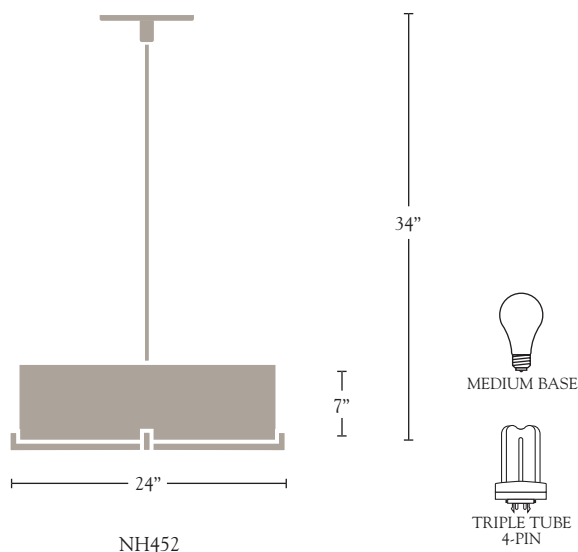

*Nessen*

**NH452** Solid brass, "Mosler" 34" pendant

**NH452-I** “Mosler” pendant  
Shelton, Mindel & Associates design

Solid brass. 5” diam. flat canopy with hang straight.  
Two medium based sockets controlled by separate wall switch.  
100W max each. UL/CUL listed.

**NH452-F** Solid brass, “Mosler” 34” pendant

Same as above except wired for fluorescent lamps.  
5” diam. x 2” deep canopy with hang straight.  
Two four pin triple tube bulbs controlled by separate wall switch.  
Two 26 W max, triple tube lamps (included).  
UL/CUL listed.

**Shade Dimensions:** B 20 1/2”, T 20 1/2”, H 7”

**Related Items:** table-NT402, wall-NW422, NW425, floor-NF412

For modifications and special contract orders,  
see price list or contact your Nessen representative.