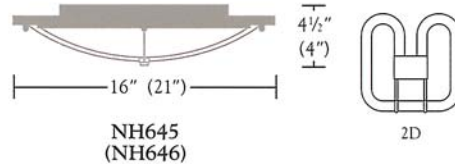

Nessen.

NH645 Solid brass "Helios" ceiling and wall fixture
NH646 Solid brass "Helios" ceiling and wall fixture. **ADA**

NH645 "Helios" ceiling and wall fixture
Peter Wooding Design Associates design

Solid brass, for outlet box mounting.
16" diam. ring. White sandblasted acrylic shade.
Fluorescent socket controlled by separate wall switch.
28W 2D fluorescent lamp (included).
UL/CUL listed.

NH646 "Helios" ceiling and wall fixture,
ADA compliant

Solid brass, for outlet box mounting.
21" diam. ring. White sandblasted acrylic shade.
Fluorescent socket controlled by separate wall switch.
38W 2D fluorescent lamp (included).
UL/CUL listed.