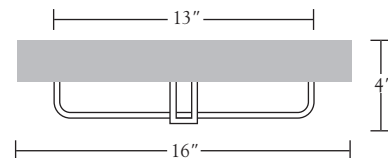

NH649 "Streetscape" ceiling and wall fixture, ADA compliant
Wooding Design

Solid brass, for outlet box mounting.
16" overall diam., 13" diam. white sandblasted acrylic shade
One socket controlled by separate wall switch.
28W 2D fluorescent lamp (included).
ULcUL listed.

Standard Finishes: Polished Brass, Brushed Brass,
Antique Brass,
Polished Chrome (shown),
Satin Chrome, Polished Nickel,
Satin Nickel

Optional Finish: Baked Enamel Paint

Acrylic Shade: White Sandblasted

NH649

For modifications and special contract orders,
see price list or contact your Nessen representative.

Nessen

a Genlyte company

420 Railroad Way, P.O. Box 187, Mamaroneck, NY 10543 Tel. 914 698 7799 Fax 914 698 5577 www.nessenlighting.com