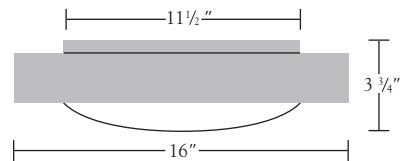

NH652 "Sasha" ceiling and wall fixture, ADA compliant.
Nessen Studio design

Solid brass, for outlet box mounting.
16" overall diam., 11½" diam. white sandblasted glass.
One socket controlled by separate wall switch.
28W 2D fluorescent lamp (included).
ULcUL listed.

Standard Finishes: Polished Brass, Brushed Brass,
Antique Brass, Polished Chrome,
Satin Chrome (shown),
Polished Nickel, Satin Nickel

Optional Finish: Baked Enamel Paint

Glass Shade: White Sandblasted

NH652

For modifications and special contract orders,
see price list or contact your Nessen representative.

P 209-C

Nessen

a Genlyte company

420 Railroad Way, P.O. Box 187, Mamaroneck, NY 10543 Tel. 914 698 7799 Fax 914 698 5577 www.nessenlighting.com