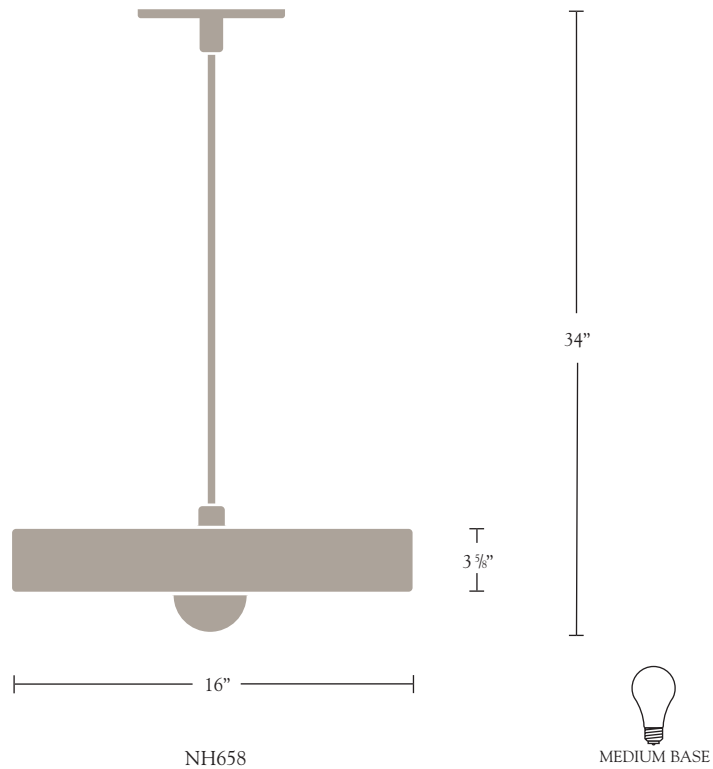

*Nessen*

**NH658** Solid brass, "Corona" 34" pendant

**NH658** "Corona" pendant  
Shelton, Mindel & Associates design

Solid brass metal components, hand blown glass shade.  
Frosted accent ring on top and bottom side of shade.  
5" diam. flat canopy with hang straight.  
One medium based socket controlled by separate wall switch.  
60W max, silverized bottom-half of bulb (recommended).  
UL/CUL listed.

**Standard Metal Finishes:** Polished Brass, Brushed Brass,  
Polished Chrome, Satin Chrome,  
Polished Nickel (shown), Satin Nickel,  
Antique Brass

**Optional Finish:** Baked Enamel Paint  
**Glass Shade:** Clear with Frosted Accent Rings  
**Glass Shade Dimensions:** B 16", T 16", H 3 5/8"