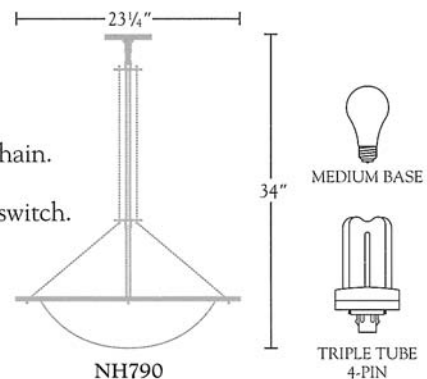

*Nessen*

NH790 Solid brass, 34" "Lake Shore Drive" pendant

**NH790 - I** "Lake Shore Drive" pendant  
Peter Wooding Design Associates design

Solid brass, 5" diam. canopy. 23<sup>1</sup>/<sub>4</sub>" diam. trim. Beaded chain.  
19<sup>1</sup>/<sub>4</sub>" diam. x 5" deep acrylic bowl.  
Three medium based sockets controlled by separate wall switch.  
Three 100W max. medium based bulbs.  
UL listed, C/UL Canadian certified.

**NH790 - F**

Same as above except wired for fluorescent lamps.  
Three 4 pin fluorescent sockets controlled by separate wall switch.  
Three 26W max. triple tube bulbs (included).  
UL listed, C/UL Canadian certified.