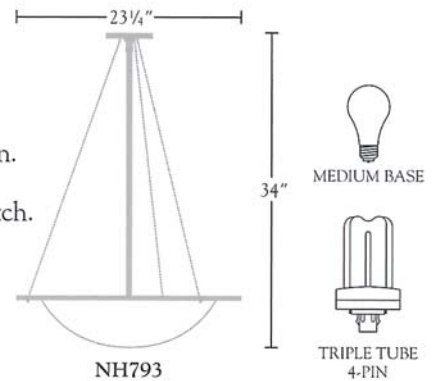

Nessen.

NH793 Solid brass, 34" "Leeward" pendant

NH793 - I "Leeward" pendant
Peter Wooding Design Associates design

Solid brass, 5" diam. canopy. 23 1/4" diam. trim. Beaded chain.
19 1/4" diam. x 5" deep acrylic bowl.
Three medium based sockets controlled by separate wall switch.
Three 100W max. medium based bulbs.
UL listed, C/UL Canadian certified.

NH793 - F

Same as above except wired for fluorescent lamps.
Three 4 pin fluorescent sockets controlled by separate wall switch.
Three 26W max. triple tube bulbs (included).
UL listed, C/UL Canadian certified.