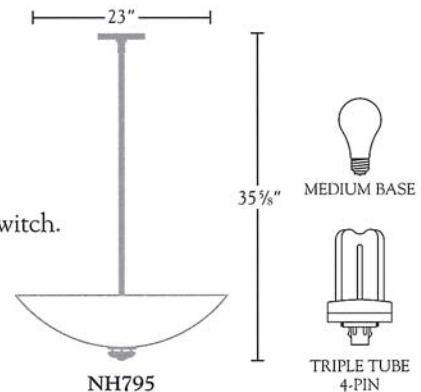

*Nessen.*

NH795 Solid brass, 35<sup>5</sup>/<sub>8</sub>" "Parasol" pendant

**NH795 - I** "Parasol" pendant  
Peter Wooding Design Associates design

Solid brass, 5" diam. canopy. 3" diam. finial.  
23" diam. x 5" deep acrylic bowl.  
Three medium based sockets controlled by separate wall switch.  
Three 100W max. medium based bulbs.  
UL listed, C/UL Canadian certified.

**NH795 - F**

Same as above except wired for fluorescent lamps.  
Three 4 pin fluorescent sockets controlled by separate wall switch.  
Three 26W max. triple tube bulbs (included).  
UL listed, C/UL Canadian certified.