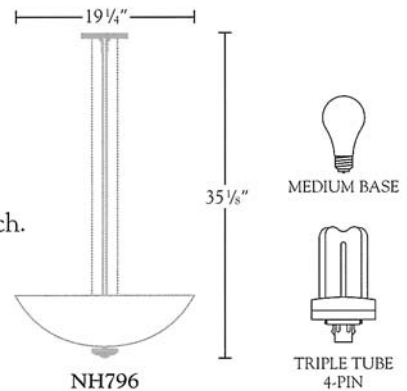

Nessen.

NH796 Solid brass, 35 1/8" "Jamestown" pendant

NH796 - I "Jamestown" pendant
Peter Wooding Design Associates design

Solid brass, 5" diam. canopy.
3" diam. finial. Beaded chain.
19 1/4" diam. x 5" deep acrylic bowl.
Three medium based sockets controlled by separate wall switch.
Three 100W max. medium based bulbs.
UL listed, C/UL Canadian certified.

NH796 - F

Same as above except wired for fluorescent lamps.
Three 4 pin fluorescent sockets controlled by separate wall switch.
Three 26W max. triple tube bulbs (included).
UL listed, C/UL Canadian certified.