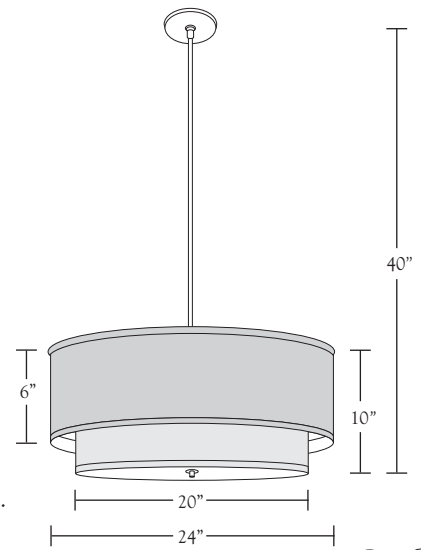

Nessen

NH826 "Ellen" pendant

NH826 “Ellen” pendant

Solid brass, 5” diam. canopy with hang straight.
 For ceiling box mounting.
 Two sockets controlled by separate wall switch.
 100W max. each or appropriate CFL lamping.
 ULcUL listed.

*See other standard shades below. Custom fabrics may be
 special ordered – please contact your Nessen representative.*

Shade Dimensions: Outer Shade: B 24”, T 24”, H 6”
 Inner Shade: B 20”, T 20”, H 10”