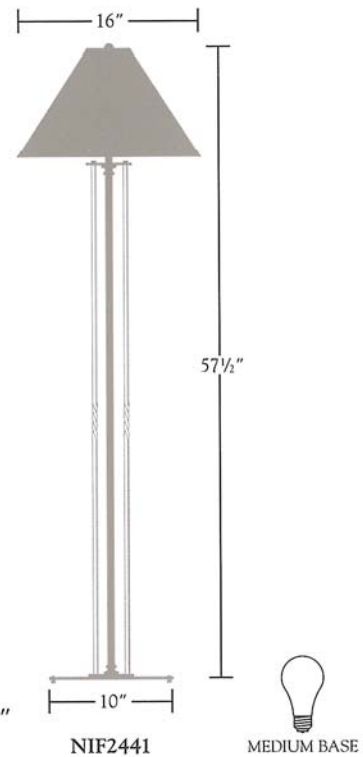

Nessen.

NIF2441 Wrought iron, 57½" "Bennington" floor lamp

NIF2441 "Bennington" floor lamp

Hand forged wrought iron.
10" square base.
Three-way switch on socket.
150W max. UL listed.

Standard Finish: Natural Iron

Shade: White Linen

Shade Dimensions: B 16" square, T 4³/₄" square, H 10¹/₂"

Related Item: table - NIT9341

For modifications and special contract orders,
see price list or contact your Nessen representative.