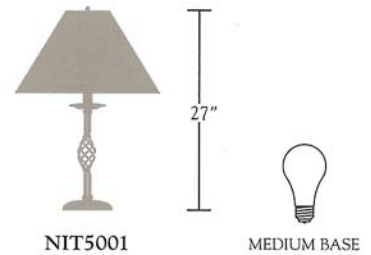

Nessen.

NIT5001 Wrought iron, 27" table lamp

NIT5001 Wrought iron table lamp

Hand forged wrought iron. 6" diam. base.
Three-way switch on socket.
150W max. UL listed, CSA approved.

Standard Finish: Natural Iron
Shades: White Linen, Black Parchment,
Gray Parchment (shown), Kraft Parchment
Shade Dimensions: B 18", T 6", H 10"
Related Item: floor - NIF2561