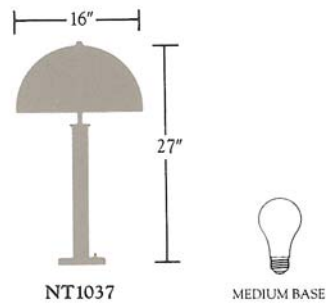

*Nessen.*

NT1037 Solid brass, 27" domed table lamp

**NT1037** Domed table lamp

Solid brass, 2" diam. column, 6" diam. base.  
On/Off switch on base controls two sockets.  
75W max. each. UL listed.

**Standard Finishes:** Polished Brass, Polished Chrome,  
Brushed Brass, Satin Chrome,  
Polished Nickel, Satin Nickel

**Optional Finish:** Baked Enamel Paint

**Shade:** Molded white plastic dome

**Shade Dimensions:** 16" diam. x 7<sup>3</sup>/<sub>4</sub>" in height

**Related Item:** table - NT1047

For modifications (eg—extended pipe, 3 conductor cord and special contract orders)  
see price list or contact your Nessen representative.