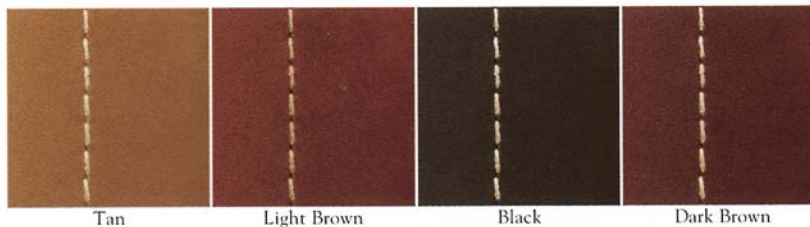

*Nessen.*

**NT404** Solid brass, 27" "Cantor" table lamp

**NT404** "Cantor" table lamp  
Shelton, Mindel & Associates design

Solid brass, 1 1/8" square tube.  
Two tiered, stitched, full-grain leather base.  
3 1/2" square top base, 7" square bottom base.  
Full range dimmer switch controls one socket.  
150W max. UL listed, C/UL Canadian certified.

**Standard Leather Finishes:** Tan, Light Brown,  
Dark Brown (shown), Black  
**Standard Metal Finishes:** Polished Brass, Brushed Brass,  
Polished Chrome (shown),  
Satin Chrome, Polished Nickel,  
Satin Nickel

**Optional Finish:** Baked Enamel Paint  
**Shades:** White Semi-Gloss Paper (shown)  
Black Semi-Gloss Paper  
White Linen

**Shade Dimensions:** B 15", T 14", H 8"

For modifications and special contract orders,  
see price list or contact your Nessen representative.