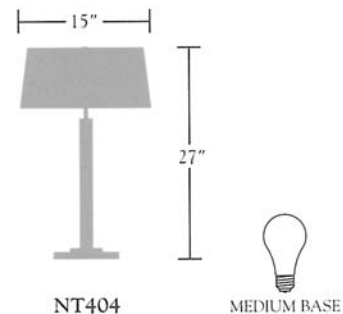

*Nessen.*

**NT404** Solid brass, 27" "Cantor" table lamp

**NT404** "Cantor" table lamp  
Shelton, Mindel & Associates design

Solid brass, 1 1/8" square tube.  
Two tiered, stitched, full-grain leather base.  
3 1/2" square top base, 7" square bottom base.  
Full range dimmer switch controls one socket.  
150W max. UL listed, C/UL Canadian certified.

**Optional Finish:** Baked Enamel Paint  
**Shades:** White Semi-Gloss Paper (shown)  
Black Semi-Gloss Paper  
White Linen

**Shade Dimensions:** B 15", T 14", H 8"

For modifications and special contract orders,  
see price list or contact your Nessen representative.