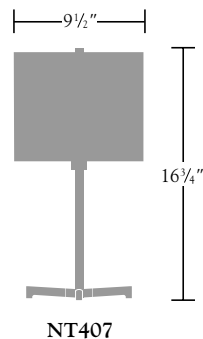

Nessen[™]

NT407 Solid brass, "Trio" 16³/₄" table lamp

NT407 "Trio" table lamp
Shelton, Mindel & Associates design

Solid brass. Three legs have 9" diam. footprint.
Solid-top, White Sandblasted, Acrylic or Silk shade.
Two candelabra sockets controlled by in-line dimmer switch.
60W max each. UL/CUL listed.

Acrylic Shade Dimensions: B 9 $\frac{1}{2}$ ", T 9 $\frac{1}{2}$ ", H 7"

Fabric Shade Dimensions: B 9", T 9", H 7"

CANDELABRA BASE

For modifications and special contract orders,
see price list or contact your Nessen representative.