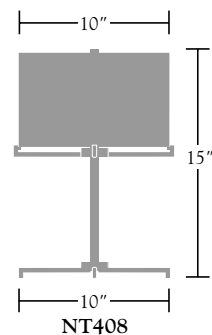

*Nessen*<sup>™</sup>

**NT408** Solid brass, "Water Tower" 15" table lamp

**NT408** "Water Tower" table lamp  
Shelton, Mindel & Associates design

Solid brass. Four legs, 10" x 10" footprint.  
Solid-top, White Sandblasted, Acrylic shade.  
Two candelabra sockets controlled by in-line dimmer switch.  
60W max each. UL/CUL listed.

**Acrylic Shade Dimensions:** B 9 1/2", T 9 1/2", H 7"

CANDELABRA BASE

For modifications and special contract orders,  
see price list or contact your Nessen representative.

*Nessen.*

420 Railroad Way, P.O. Box 187, Mamaroneck, NY 10543 Tel. 914 698 7799 Fax 914 698 5577 [www.nessenlighting.com](http://www.nessenlighting.com)  
A Subsidiary of JJI Lighting Group, Inc.