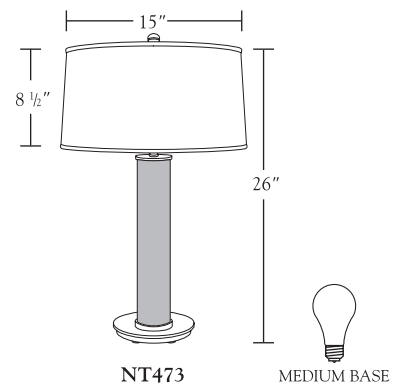

Optional Ultrasuede finish

*Nessen*

NT473 Solid brass and maple, 26" "Lugano" table lamp

**NT473** "Lugano" wood table lamp  
Wooding Design

Solid brass base and metal accents.  
Solid maple wood species column.  
7" diam. base, 3" diam. column.  
White perforated top disc for downlight.  
On/Off switch on socket controls one lamp.  
150W max. UL/CUL listed.

**Optional Ultrasuede Diamond Pattern Wraps:** Cream, Caramel,  
Dusk (shown)

**Shades:** White Linen (shown), White Semi-Gloss Paper,  
Black Semi-Gloss Paper

**Shade Dimensions:** B 16", T 15", H 8 1/2"