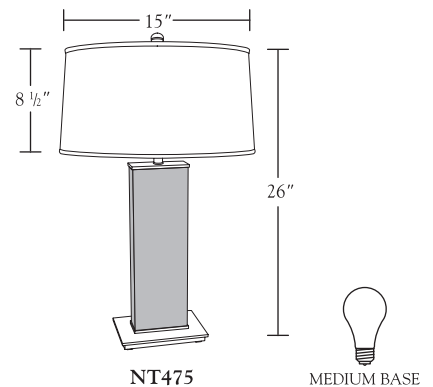

Optional Ultrasuede finish

*Nessen*

**NT475** Solid brass and maple, 26" "Portofino" table lamp

**NT475** "Portofino" wood table lamp  
Wooding Design

Solid brass base and metal accents.  
Solid maple wood species column.  
7<sup>3</sup>/<sub>4</sub>" x 5<sup>1</sup>/<sub>2</sub>" rectangular base, 4<sup>3</sup>/<sub>4</sub>" x 2" rectangular column.  
White perforated top disc for downlight.  
On/Off switch on socket controls one lamp.  
150W max. UL/CUL listed.

**Optional Ultrasuede Diamond Pattern Wraps:** Caramel (shown),  
Cream, Dusk

**Shades:** White Linen (shown), White Semi-Gloss Paper,  
Black Semi-Gloss Paper

**Shade Dimensions:** B 16", T 15", H 8<sup>1</sup>/<sub>2</sub>"