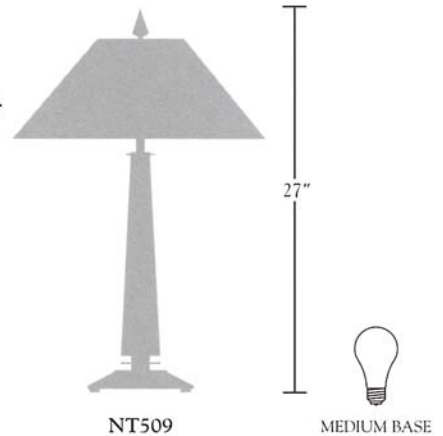

*Nessen.*

NT509 "Saratoga", 27" wood table lamp

**NT509** "Saratoga" wood table lamp  
Peter Wooding Design Associates design

Solid Maple wood species.  
7" square base. 13<sup>7</sup>/<sub>8</sub>" truncated pyramidal column.  
Solid brass accents and feet. On-Off switch on socket housing.  
150W max. UL listed, CSA approved.

**Shades:** White Linen (shown), Beige Linen, Black Linen

**Shade Dimensions:** B 14<sup>1</sup>/<sub>2</sub>", T 5", H 8<sup>1</sup>/<sub>2</sub>"

**Related Items:** table - NT507, NT508

For modifications and special contract orders,  
see price list or contact your Nessen representative.