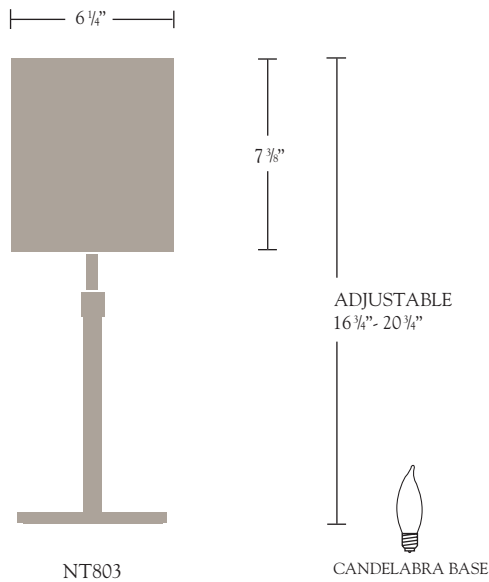

*Nessen*

NT803 Solid brass, "Dotti" adjustable height table lamp

**NT803** "Dotti" adjustable height table lamp  
James Long design

Solid brass. Height adjustable stem (16 <sup>3</sup>/<sub>4</sub>" - 20 <sup>3</sup>/<sub>4</sub>" range).  
6" diam. base.

Full range in-line dimmer switch on power cord.  
60W max. candelabra. UL/CUL listed.

**Standard Metal Finishes:** Polished Brass, Brushed Brass,  
Polished Chrome, Satin Chrome,  
Polished Nickel (shown), Satin Nickel,  
Antique Brass

**Optional Finish:** Baked Enamel Paint  
**Shades:** White Linen (shown), White Silk,  
Black or White Semi-Gloss Paper  
with White Lining

**Shade Dimensions:** B 6 <sup>1</sup>/<sub>4</sub>", T 6 <sup>1</sup>/<sub>4</sub>", H 7 <sup>3</sup>/<sub>8</sub>"