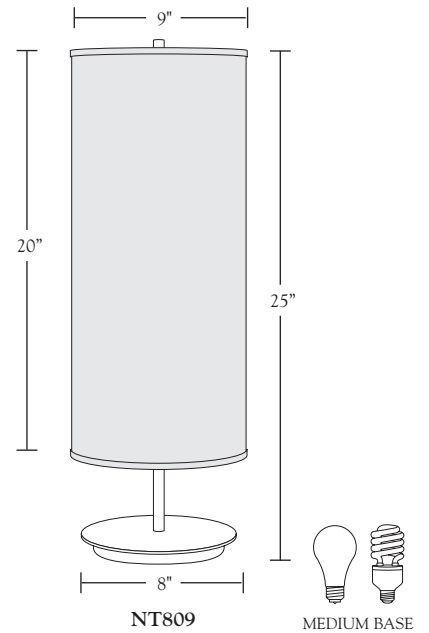

*Nessen*

NT809 Solid brass, 25" "Balfour" table lamp

**NT809** "Balfour" table lamp  
Mary Helen Pratte design

Solid brass, 8" diam. base.  
On/off in-line switch on power cord.  
75W max. each or appropriate CFL lamping.  
ULcUL listed.

*See other standard shades below. Custom fabrics may be  
special ordered – please contact your Nessen representative.*

**Shade Dimensions:** B 9", T 9", H 20"

For modifications and special contract orders,  
see price list or contact your Nessen representative.