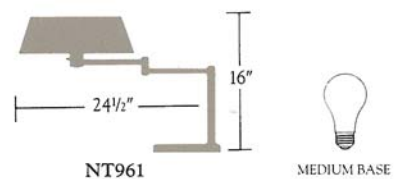

NT961 Swing-arm desk lamp
Update of 1921 Walter Von Nessen original

Solid brass. 8" diam. base.
Perforated metal disk on top of drum shade for downlight.
Three-way switch on cup controls a two socket cluster.
75W max. each. UL listed, CSA approved.

Standard Finishes: Polished Brass, Polished Chrome,
Brushed Brass, Satin Chrome,
Polished Nickel, Satin Nickel

Optional Finish: Baked Enamel Paint

Shades: Beige Linen, White Linen

Shade Dimensions: B 14", T 11", H 5"

Related Items: floor - NF987, NF953, table - NT952

For modifications (eg—extended pipe, 3 conductor cord and special contract orders)
see price list or contact your Nessen representative.

Nessen

420 Railroad Way, P.O. Box 187, Mamaroneck, NY 10543 Tel. 914 698 7799 Fax 914 698 5577 www.nessenlighting.com
A Subsidiary of JJI Lighting Group, Inc.