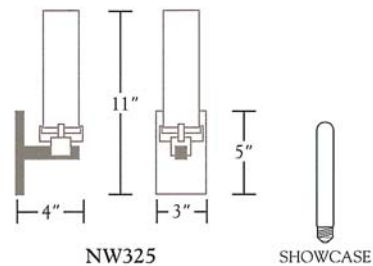

NW325 "Celebrity" wall sconce, ADA compliant
Shelton, Mindel & Associates design

Solid brass, for outlet box mounting.
White sandblasted glass cylinder.
One socket controlled by separate wall switch.
60W max. T-10 Showcase lamp.
UL/CUL listed.

Standard Finishes: Polished Brass, Brushed Brass,
Polished Chrome, Satin Chrome,
Polished Nickel, Satin Nickel

Optional Finish: Baked Enamel Paint

Glass Shade: White Sandblasted

Glass Dimensions: 2 1/2" diam. x 7 1/2" tall

Related Items: pendant - NH355

For modifications and special contract orders,
see price list or contact your Nessen representative.

Nessen

420 Railroad Way, P.O. Box 187, Mamaroneck, NY 10543 Tel. 914 698 7799 Fax 914 698 5577 www.nessenlighting.com
A Subsidiary of JJI Lighting Group, Inc.