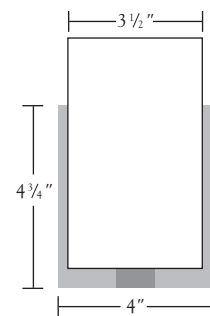

Nessen

NW334 Solid brass, 4" "Taza" wall sconce. ADA

NW334 "Taza" wall sconce, ADA compliant
Wooding Design

Solid brass, for outlet box mounting.
4" wide x 4³/₄" tall canopy.
White sandblasted cased glass cylinder.
One socket controlled by separate wall switch.
12V 35W max. Xenon lamp (included).
ULcUL listed.

Standard Finishes: Polished Brass, Brushed Brass,
Antique Brass, Polished Chrome,
Satin Chrome, Satin Nickel
Polished Nickel (shown),

Optional Finish: Baked Enamel Paint
Glass Shade: White Sandblasted
Glass Dimensions: 3¹/₂" diam. x 6" tall
Related Items: wall - NW332, NW333