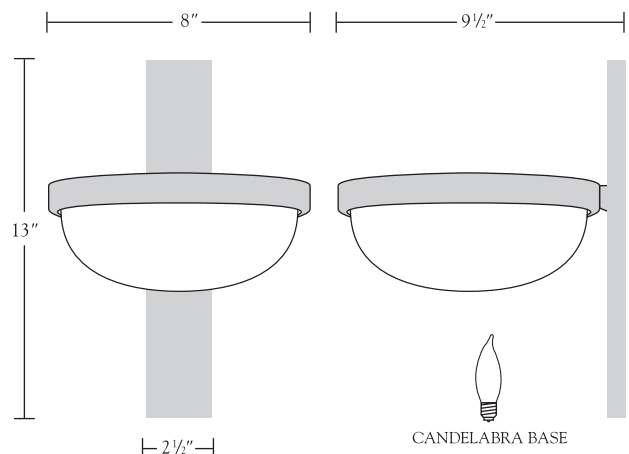

Nessen

NW350 Solid brass, 9¹/₂" "Starfish" wall sconce

NW350 "Starfish" wall sconce

Solid brass, for outlet box mounting.
13" tall x 2 1/2" wide canopy.
White sandblasted glass shade.
One socket controlled by separate wall switch.
60W max. candelabra base.
UL/CUL listed.

Glass Dimensions: 7 3/4" diam. x 2 1/2" tall

NW350

W 204

For modifications and special contract orders,
see price list or contact your Nessen representative.

Nessen

420 Railroad Way, P.O. Box 187, Mamaroneck, NY 10543 Tel. 914 698 7799 Fax 914 698 5577 www.nessenlighting.com