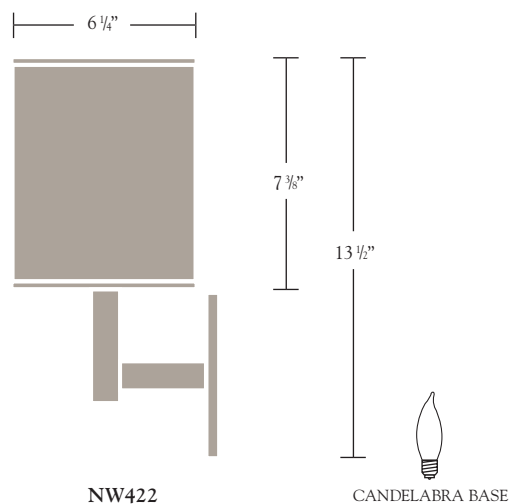

Nessen

NW422 Solid brass, "Mimi" 13¹/₂" wall lamp

NW422 "Mimi" wall lamp
James Long design

Solid brass, for outlet box mounting.
One candelabra based socket controlled by separate wall switch.
60W max. UL/CUL listed.

Shade Dimensions: B 6 1/4", T 6 1/4", H 7 3/8"

Related Items: table - NT402, floor - NF412, pendant - NH452

For modifications and special contract orders,
see price list or contact your Nessen representative.