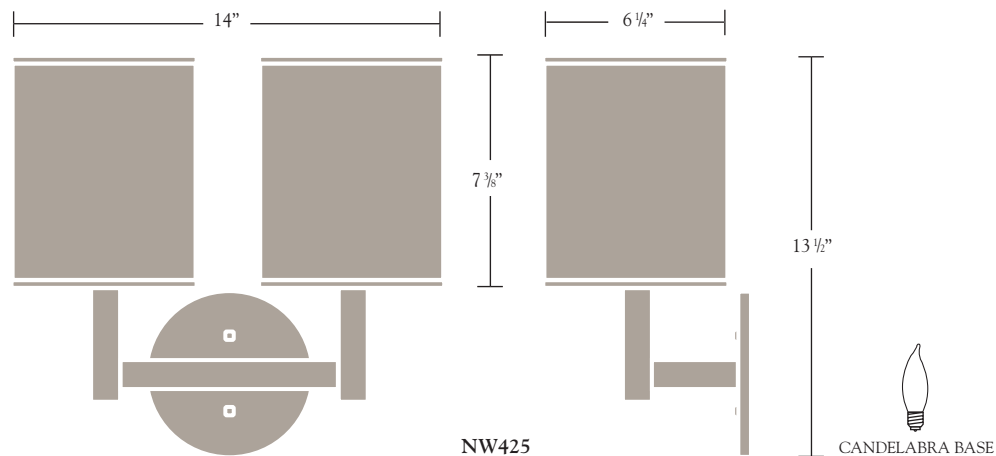

Nessen

NW425 Solid brass, "Mimi" 13¹/₂" double wall lamp

NW425 "Mimi" double wall lamp
James Long design

Solid brass, for outlet box mounting.
Two square knobs on canopy for mounting to backplate.
Two candelabra based sockets controlled by separate wall switch.
60W max each. UL/CUL listed.

Shade Dimensions: B 6 1/4", T 6 1/4", H 7 3/8"

Related Items: table - NT402, floor - NF412, pendant - NH452

For modifications and special contract orders,
see price list or contact your Nessen representative.