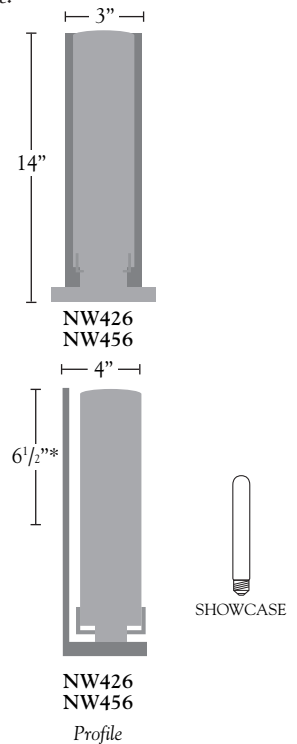

NW426-OB “Candela” wall sconce with glass shade, **ADA** compliant.
NW456-OB “Candela” wall sconce with perforated metal shade, **ADA** compliant.
Benjamin Noriega-Ortiz design

Solid brass, for outlet box mounting.
NW426 incorporates a white sandblasted glass shade.
NW456 incorporates a painted white, metal, perforated shade with the lamp exposed through the perforations.
3” wide x 14” tall x 3/4” deep canopy.
One socket controlled by separate wall switch.
75W max. T-10 Showcase lamp (included). UL/CUL listed.

NW426-CP
NW456-CP

Same as above except with cord and plug.
Furnished with round 3/6” cord cover in same finish as lamp.

Standard Metal Finishes: Polished Brass, Brushed Brass,
Polished Chrome, Satin Chrome,
Polished Nickel (shown), Satin Nickel,
Antique Brass

Optional Finish: Baked Enamel Paint

For modifications and special contract orders,
see price list or contact your Nessen representative.

*Distance to center of outlet box