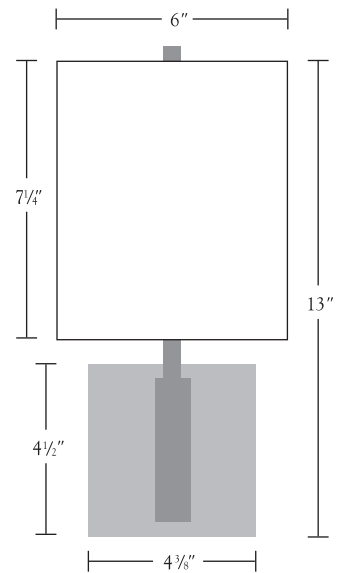

Nessen

NW429 Solid brass, 4" "Lola" wall sconce. ADA

NW429 "Lola" wall sconce, ADA compliant
James Long design

Solid brass, for outlet box mounting.
4^{3/8}" wide x 4^{1/2}" tall canopy.
One candelabra base socket controlled
by separate wall switch.
40W max. ULcUL listed.

Shade Dimensions: B 6" x 3^{1/2}", T 6" x 3^{1/2}", H 7^{1/4}"

Related Items: table - NT805, NT806, NT807
wall - NW428, ceiling - NH817

NW429

For modifications and special contract orders,
see price list or contact your Nessen representative.