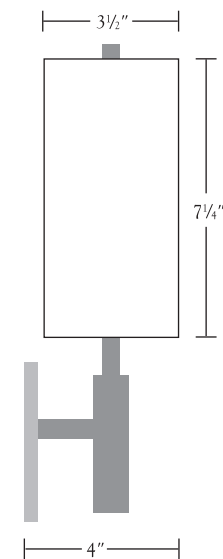

Nessen

NW429 Solid brass, 4" "Lola" wall sconce. ADA

NW429 "Lola" wall sconce, ADA compliant
James Long design

Solid brass, for outlet box mounting.
4^{3/8}" wide x 4^{1/2}" tall canopy.
One candelabra base socket controlled
by separate wall switch.
40W max. ULcUL listed.

Shade Dimensions: B 6" x 3^{1/2}", T 6" x 3^{1/2}", H 7^{1/4}"

Related Items: table - NT805, NT806, NT807
wall - NW428, ceiling - NH817

NW429

For modifications and special contract orders,
see price list or contact your Nessen representative.