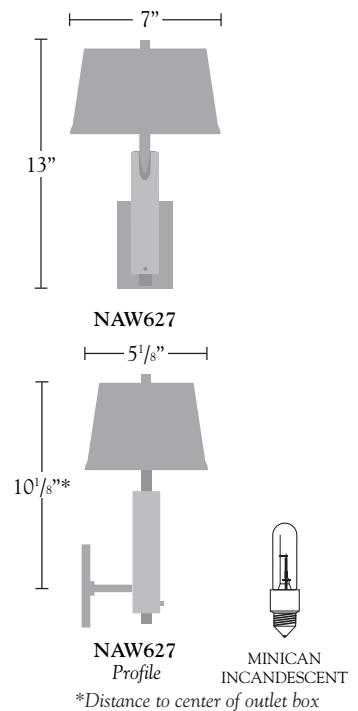

Nessen

NW627 Solid brass and maple, 5 1/8" "Minuet" wall sconce

NW627-OB "Minuet" wall sconce
Wooding Design

Solid brass, for outlet box mounting.
Solid maple wood species column.
3" wide x 4⁵/₈" tall x 5³/₈" thick canopy.
One socket controlled by separate wall switch.
60W max. minican incandescent (included). UL/CUL listed.

NW627-CP

Same as above except with cord and plug.
Furnished with round 36" cord cover in same finish as lamp.

Standard Metal Finishes: Polished Brass, Brushed Brass,
Polished Chrome, Satin Chrome,
Polished Nickel (shown), Satin Nickel,
Antique Brass

Fabric Shade Dimensions: B 7" x 5", T 6" x 3³/₄", H 4"

Related Items: table - NT507, NT508, NT509, NT557, NT607
floor - NF517

For modifications and special contract orders,
see price list or contact your Nessen representative.