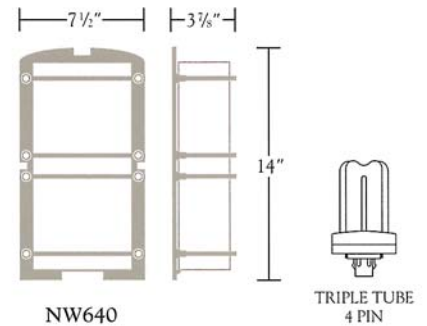

NW640 "Lyra" wall sconce, ADA compliant
Peter Wooding Design Associates design

Solid brass, for outlet box mounting.
Acrylic lens available in opal white or sandblasted white.
One socket controlled by separate wall switch.
Electronic ballast inside lens.
One 32W triple tube fluorescent bulb (included).
UL listed, CSA approved.

Standard Finishes: Polished Brass, Brushed Brass,
Polished Chrome, Satin Chrome,
Polished Nickel, Satin Nickel

Optional Finish: Baked Enamel Paint

Lens Dimensions: 12" tall x 6" wide x 3" deep

Lens Options: OP - Opal White

SB - Sandblasted White

Related Items: wall - NW610, NW620, NW630,
NW650, NW660, NW670, NW680

For modifications and special contract orders,
see price list or contact your Nessen representative.

Nessen

420 Railroad Way, P.O. Box 187, Mamaroneck, NY 10543 Tel. 914 698 7799 Fax 914 698 5577 www.nessenlighting.com
A Subsidiary of JJI Lighting Group, Inc.