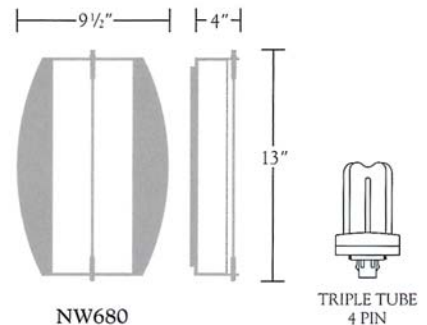

Nessen[™]

NW680 Solid brass, 4" "Cobra" wall lamp. ADA

NW680 "Cobra" wall sconce, ADA compliant
Peter Wooding Design Associates design

Solid brass, for outlet box mounting.
Acrylic lens available in opal white or sandblasted white.
One socket controlled by separate wall switch.
Electronic ballast inside lens.
One 32W triple tube fluorescent bulb (included).
UL listed, C/UL Canadian certified.