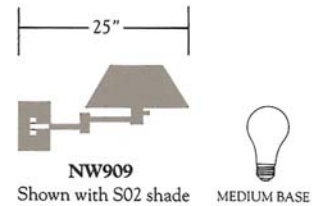

NW909-OB Swing-arm wall lamp

Solid brass, outlet box mounted. 3 1/2" x 6" x 7/8" deep canopy. Arm swivels at canopy. Arm swings 340° at elbow. 6" IES glass reflector. Three-way switch on socket cup controls one socket. 150W max. UL listed, CSA approved.

NW909-CP

Same as above except with cord and plug. Furnished with round 36" cord cover in same finish as lamp.

Standard Finishes: Polished Brass, Polished Chrome, Brushed Brass, Satin Chrome, Polished Nickel, Satin Nickel

Optional Finish: Baked Enamel Paint

Shades: White Linen, Beige Linen, White Mini-Pleat, Flax Mini-Pleat, Bone Shirr, White Shirr, Black Semi-Gloss Paper

Shade Dimensions: S01 (pictured on NW911) B 10", T 6 1/2", H 6"
S02 (pictured) B 14", T 6 1/2", H 6"

Related Items: table - NT922, floor - NF907, wall - NW1083

For modifications (eg— 3 conductor cord and special contract orders) see price list or contact your Nessen representative.

Nessen

420 Railroad Way, P.O. Box 187, Mamaroneck, NY 10543 Tel. 914 698 7799 Fax 914 698 5577 www.nessenlighting.com
A Subsidiary of JJI Lighting Group, Inc.