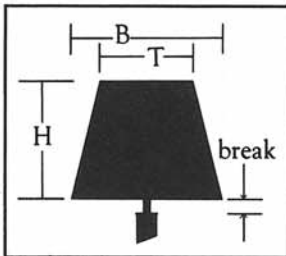

Shade dimensions