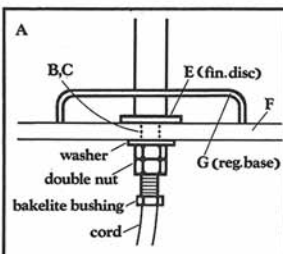

Extended pipe

MODIFICATIONS AND SPECIAL CONTRACTS

Nessen will endeavor to fulfill all reasonable and implementable requests for modifications to standard lamps and for contract quantities.

For instance, we can modify the height of a lamp, make a swing-arm longer or shorter, relocate a switch, offer custom enamel paints, use fluorescent instead of incandescent technology, alter shade dimensions and fabrics and use special wiring.

Such accommodations are made for two reasons: to meet specific design requirements or to up- or down-scale features to meet quality and budget considerations on larger orders.

No minimum quantities are required for special orders. Pricing will be determined by the nature of the changes and the quantities involved.

FINISHES

Standard: As specified on catalog page

Optional:

- Polished Brass
- Polished Chrome
- Brushed Brass
- Satin Chrome
- Baked enamel paint — for accurate quotations, paint chips and/or Pantone numbers are required. Please specify gloss, matte or crinkle finish.

FIXTURE DIMENSIONS

Standard: As specified on catalog page

Optional:

- Lamp height — specify new dimension
- Extension of swing arm — specify new dimension
- Fixed height upright tube — specify desired height
- Telescopic upright tube on floor lamps (telescoping lamps cannot be painted)

SHADE FABRICS/DIMENSIONS

Standard: As specified on catalog page

Optional:

- Fire retardant white linen
- Nesclean vinyl material (washable)
- To change dimensions, refer to pages 3, 4 and 5 in the Pricing Guide for available options . . . also specify amount of "break" desired, if any.
- Glass diffuser shade support
- Harp style shade support

EXTENDED PIPE (EP)

Standard: As specified on catalog page

Optional:

- A- Most table lamps can be fitted with an extended pipe for through-surface installation . . . this variation conserves work surface space, provides greater stability, minimizes potential for theft and insures integrity of the original design.
- B- Standard extended pipe fittings take 1 1/8" diam. hole, cord exits through bottom (for tables not exceeding 1" thickness)
- C- For fixtures using 3-conductor or hospital grade cord, a 1 3/8" diam. hole is required.
- D- Specify cord exit through side if cord cannot exit from furniture (eg., end table with drawers)
- E- Specify diameter of larger cover plate if needed for existing grommet holes
- F- Specify if longer extension needed for tables thicker than 1"
- G- Specify choice of finishing disc or regular base