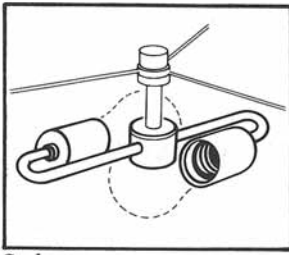

EXTENDED PIPE (EP)

Standard: As specified on catalog page

Optional:

- A- Most table lamps can be fitted with an extended pipe for through-surface installation . . . this variation conserves work surface space, provides greater stability, minimizes potential for theft and insures integrity of the original design.
- B- Standard extended pipe fittings take 1 1/8" diam. hole, cord exits through bottom (for tables not exceeding 1" thickness)
- C- For fixtures using 3-conductor or hospital grade cord, a 1 3/8" diam. hole is required.
- D- Specify cord exit through side if cord cannot exit from furniture (eg., end table with drawers)
- E- Specify diameter of larger cover plate if needed for existing grommet holes
- F- Specify if longer extension needed for tables thicker than 1"
- G- Specify choice of finishing disc or regular base