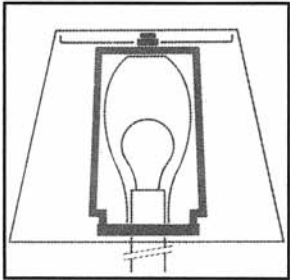

Psychiatric cover