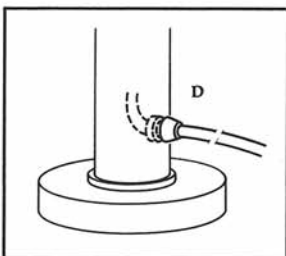

Exit through side