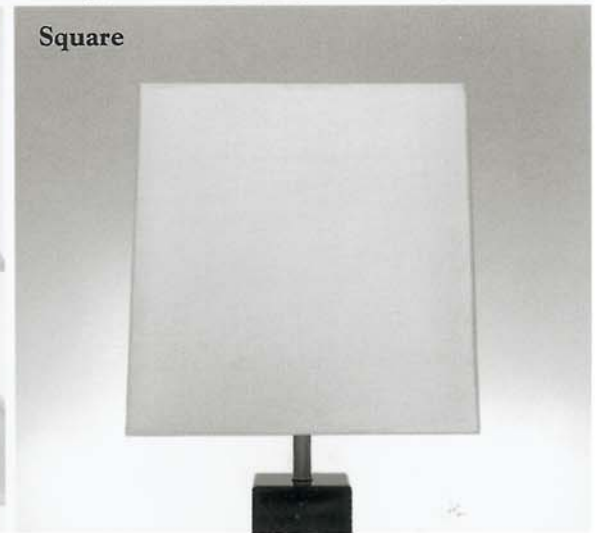

Coolie Square

Empire

Dome

Drum

Coolie

Square

Nessen.

Shades for Table, Floor and Wall Lamps