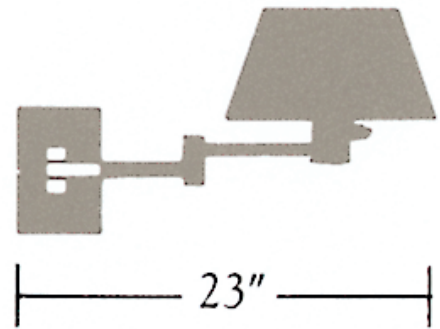

*Nessen*

NW911 Swing arm lamp with dimmer

**NW911-OB** swing arm wall lamp with dimmer

Solid brass, outlet box mounted. 3-½" x 6" x ⅞" deep canopy  
Arm swivels at canopy.  
Arm swings 340° at elbow. 6" IES glass reflector.  
Full range dimmer switch on socket cup controls one medium base socket.  
150W max. Bulb not included; can be ordered separately.  
UL listed, CSA approved.

**Shades:**

White Linen, Beige Linen

**Shade Dimensions:**

S01: B 10", T 6-½", H 6"

S02: B 14", T 6-½", H 6"

**NW911**  
Shown with S01 shade

Polished Brass

Brushed Brass