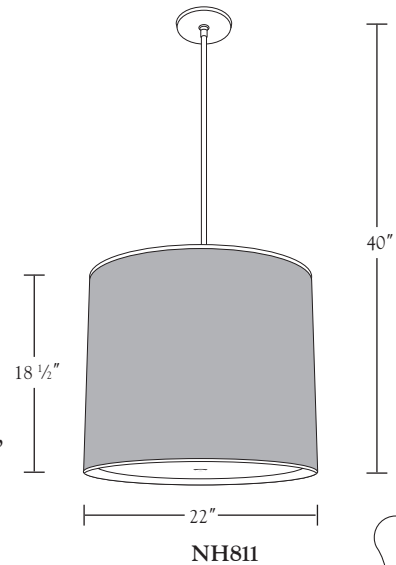

Nessen

NH811 Solid brass and steel mesh, 40" "Cylinder" pendant

Steel Mesh Shade Material

NH811 with White Linen Shade

NH811 "Cylinder" pendant
Page Goolrick design

Solid brass, 5" diam. canopy with hang straight.
For ceiling box mounting.
One socket controlled by separate wall switch.
150W max. ULcUL listed.

Shade Dimensions: B 22", T 22", H 18 1/2"

For modifications (eg – 3 conductor cord and special contract orders)
see price list or contact your Nessen representative.