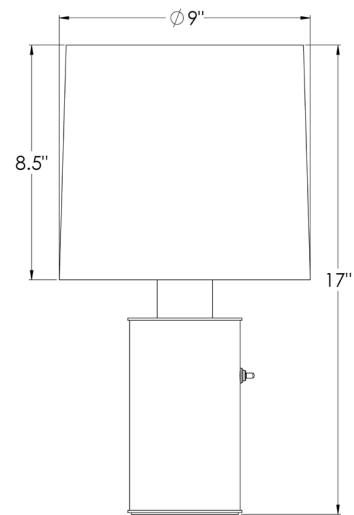

NT958 Solid brass table lamp

Solid brass construction. 4" diameter column.
On/Off switch on base controls one medium base socket.
150W max. each. UL listed.

Metal Finishes:

Polished Brass, Brushed Brass, Antique Brass, Dark Antique Brass
Polished Chrome, Satin Chrome, Polished Nickel, Satin Nickel

Painted Finishes:

Modern Black, Timeless White, Dark Bronze, Gunmetal Grey

Shades:

White Linen

Polished Brass

Brushed Brass

Antique Brass

Dark Antique Brass

Polished Chrome

Satin Chrome

Polished Nickel

Satin Nickel

For modifications and special contract orders, visit www.nessenlighting.com