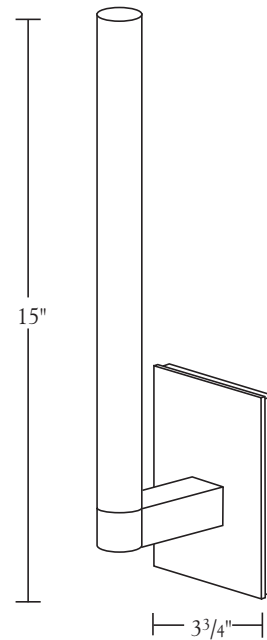

NW254 ADA compliant wall sconce

Solid brass construction. 3-3/4" x 5" wall plate.
1-1/8" diameter arm.
Controlled by separate wall switch.
Light module comprises a 6W LED lamp board mounted on proprietary heat sink (patent pending).
Module outputs 540 lumens, using 6W.
3000K warm white color temperature at 85 CRI.
Submitted for UL/cUL listing.
LEED suitable. Energy Star efficient.

Metal Finishes:

Polished Brass, Brushed Brass, Antique Brass, Dark Antique Brass, Polished Chrome, Satin Chrome, Polished Nickel, Satin Nickel

Optional Painted Finish:

Black Gloss, Light Bronze, Metallic Copper, Chiffon Yellow, Dark Teal, Emerald Green, Federal Blue, Fresh Crème, Matte Black, Metallic Grey, Red Clay, Red Garnet, Racing Red, Summer Blue, Sandbar Tan, White Gloss

Optional Diffuser Film:

White Frosted

NW254