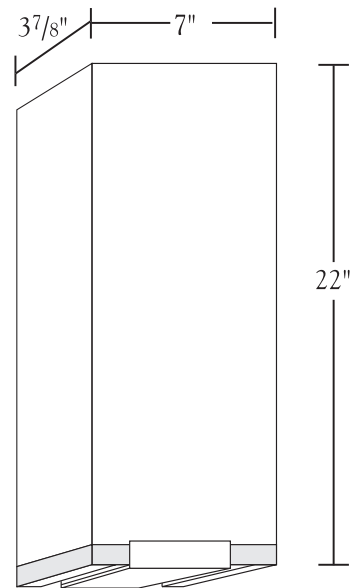

Nessen

NW202 Wall sconce with fabric shade

NW202 wall sconce with fabric shade, ADA compliant

Solid brass construction, for outlet box mounting.
9W LED. 4000K bright white color temperature.
Controlled by separate wall switch.
120V only.
UL/cUL listed.

Shades:

Aurora Gold with Grosgrain Ribbon, White Linen, Beige Linen,
White Satin Weave

Shade Dimensions:

B 7", T 7", H 22"

NW202

Polished Brass

Brushed Brass

Antique Brass