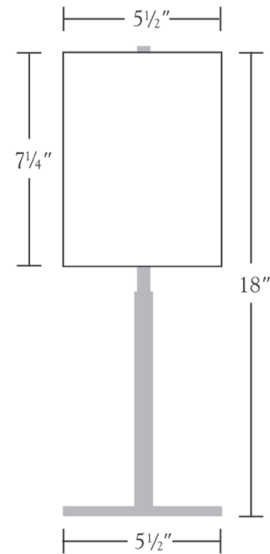

Nessen

NT807 18" Solid brass table lamp

NT807 18" solid brass table lamp

Solid brass construction. 5-1/2" square base.
Full range in-line dimmer switch on power cord.
60W max candelabra. Bulb not included; can be ordered separately.
UL/cUL listed.

Shades:

White Linen, White Silk, White Semi-Gloss Paper with White
Lining

Shade Dimensions:

B 5-1/2" x 5-1/2", T 5-1/2" x 5-1/2", H 7-1/4"

NT807

Polished Brass

Brushed Brass

Antique Brass