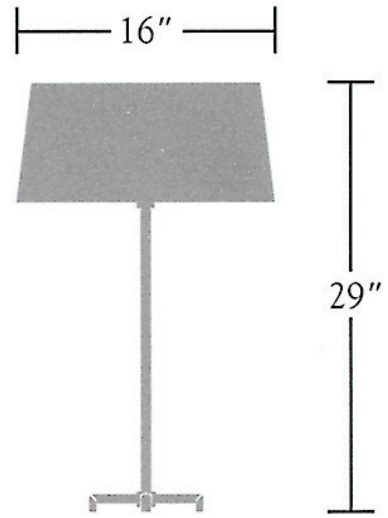

Nessen

NT401 29" Solid brass flange table lamp

NT401 solid brass flange table lamp

Solid brass construction. 3/4" diameter tubing, 11-1/2" footprint.
White perforated top disc for downlight.
Cord exits through bottom of center tube.
Full-range dimmer switch controls one medium base socket.
150W max. Bulb not included; can be ordered separately.
UL listed, CSA approved.

Shades:
White Linen

Shade Dimensions:
B 16", T 15", H 8"

NT401

Polished Brass

Brushed Brass

Antique Brass

Dark Antique Brass

Polished Chrome