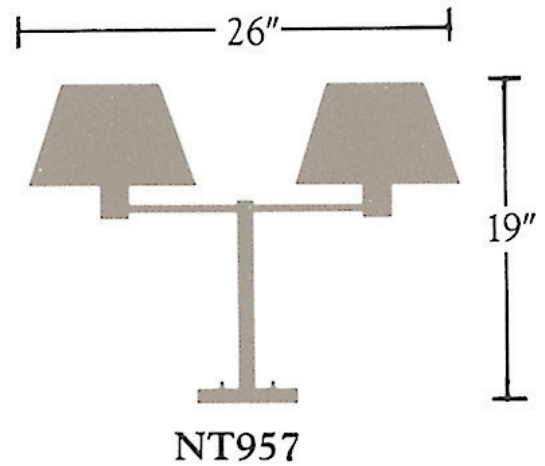

Nessen

NT957 19" Double reading lamp

NT957 19" double reading lamp

Solid brass construction. 6" diameter base.
Individual on/off switches located on base.
6" IES glass reflectors for up light and down-light. Medium base socket.
150W max each. Bulbs not included.
UL listed, CSA approved.

Shades:

White Linen. Please contact Nessen for additional options.

Shade Dimensions:

B 14", T 11", H 5"

For modifications and special contract orders, visit www.nessenlighting.com