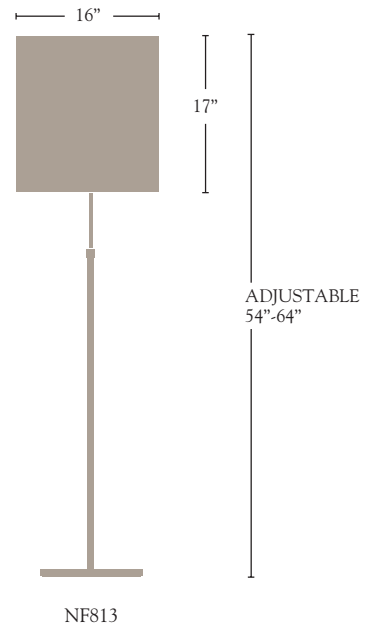

Nessen

NF813 63" Adjustable-height floor lamp

NF813 Adjustable-height floor lamp.

Solid brass construction. 12" diameter base.
Height adjustable stem (54"-64" range).
Three-way switch on medium base socket controls one lamp.
150W max. Bulb not included; can be ordered separately.
UL/cUL listed.

Shades:

White Linen, White Silk, Black or White Semi-Gloss Paper with
White Lining

Shade Dimensions:

B 16", T 15", H 17"

For modifications and special contract orders, visit www.nessenlighting.com