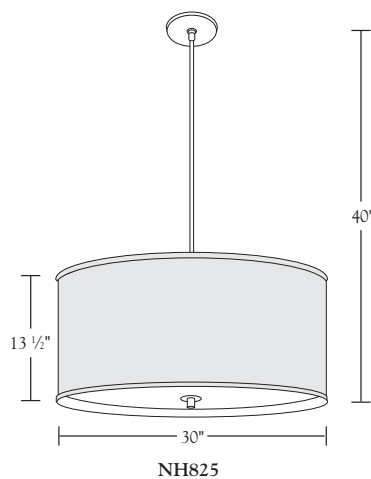

Nessen

NH824 Pendant lamp with 22" fabric shade

NH824 brass pendant with fabric shade
NH825 brass pendant with fabric shade

Solid brass. 5" diameter canopy with hang straight.
 For ceiling box mounting.
 NH824: two medium base sockets controlled by separate wall switch, 100W max. Bulbs not included; can be ordered separately.
 NH825: three medium base sockets controlled by separate wall switch, 150W max. Bulbs not included; can be ordered separately.
 UL/cUL listed.

Shades:

Celadon, White Linen, Beige Linen

Shade Dimensions:

NH824: B 22", T 22", H 10"
NH825: B 30", T 30", H 13-1/2"

For modifications and special contract orders, visit www.nessenlighting.com