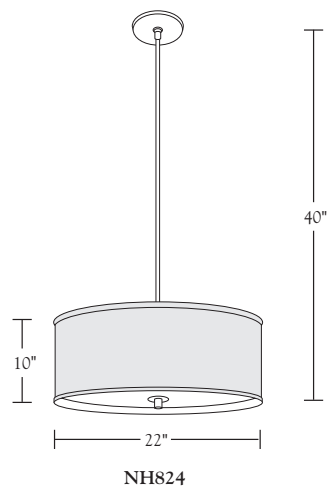

Nessen

NH824 Pendant lamp with 22" fabric shade

NH824 brass pendant with fabric shade
NH825 brass pendant with fabric shade

Solid brass. 5" diameter canopy with hang straight.
 For ceiling box mounting.
 NH824: two medium base sockets controlled by separate wall switch, 100W max. Bulbs not included; can be ordered separately.
 NH825: three medium base sockets controlled by separate wall switch, 150W max. Bulbs not included; can be ordered separately.
 UL/cUL listed.

Shades:

Celadon, White Linen, Beige Linen

Shade Dimensions:

NH824: B 22", T 22", H 10"
NH825: B 30", T 30", H 13-1/2"

For modifications and special contract orders, visit www.nessenlighting.com