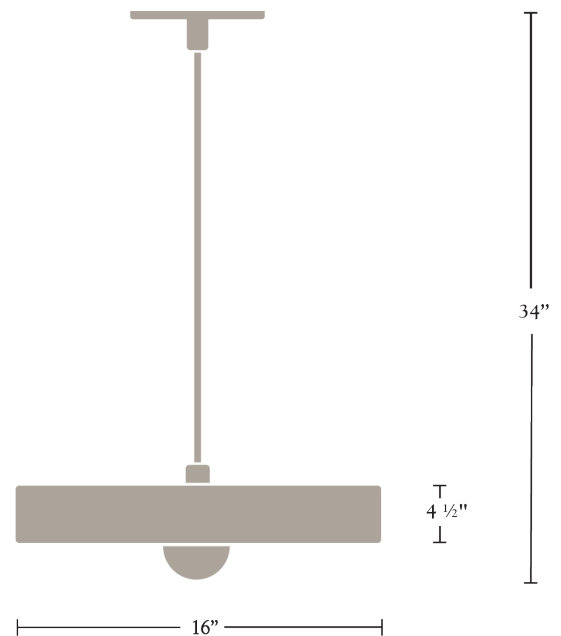

Nessen

NH658 Solid brass, "Corona" 34" pendant

NH658 pendant

Solid brass metal components, hand blown glass shade.
Frosted accent ring on top and bottom side of shade.
5" diameter flat canopy with hang straight.
One medium base socket controlled by separate wall switch.
60W max. Bulb not included; can be ordered separately.
UL/CUL listed.

Glass Shade:

Clear with Frosted Accent Rings

Shade Dimensions:

B 16", T 16", H 4 ½"

Polished Brass

Brushed Brass

Antique Brass

Dark Antique Brass